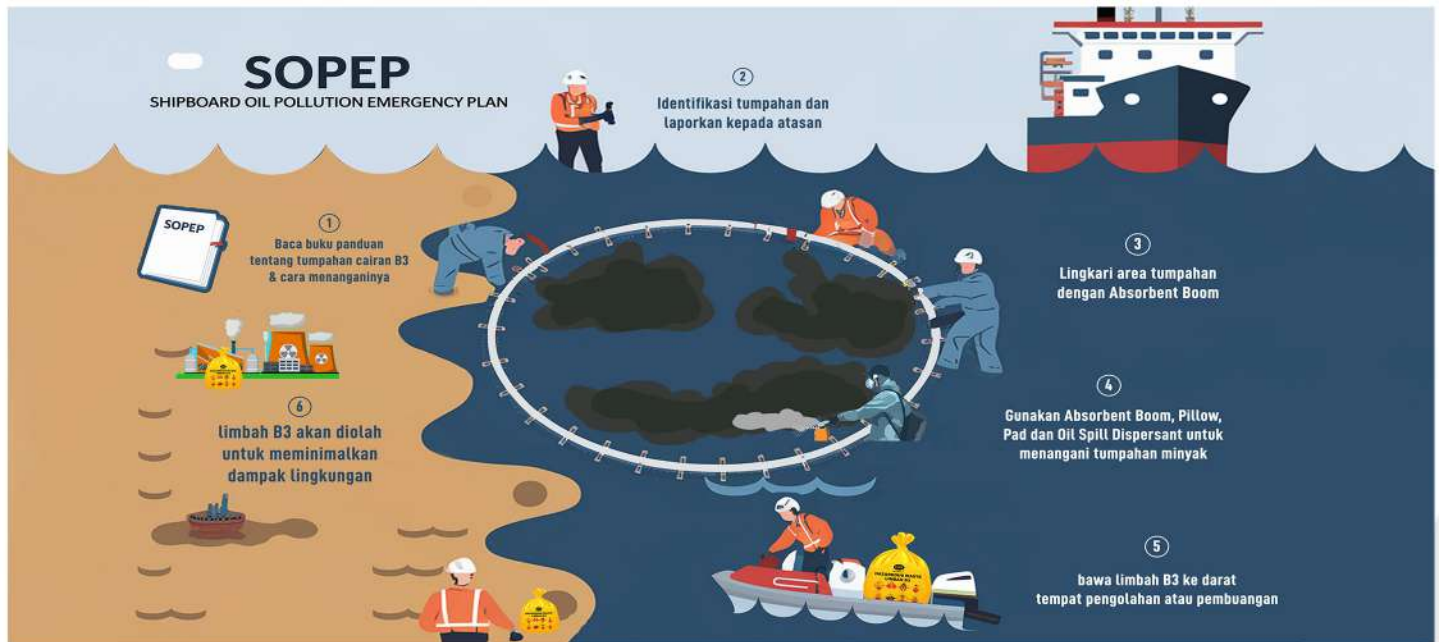

SOPEP

SABER SOPEP Kit 100Liter (kode: S0100-SOPEP)

- 110sheets x SABER Oil Pad
- 4pcs x 7.5cm x 1.2m SABER Oil Boom,
- 2pcs x SABER Oil Pillow
- 4Liter x SABER Granular Super Absorbent
- 5Liter x Oil Spill Dispersant
- 1pair x Nitrile Chemical Gloves
- 3pc x Safety Goggles
- 1pc x Protective Coveralls,
- 1pc x Mask,
- 1pc x Instruction Card,
- 1pc x Spraying Bootle Pump,
- 1pc x 5ltr Portable Bucket,
- 1pc x Broom + Dustpan,
- 10 x Yellow Disposal Bags with Ties.

SPILL KIT

1. 1 Identifikasi cairan tumpahan dan pastikan material penyerap/Absorbent sesuai dengan cairan tersebut.
2. 2 Buka Spill Kit dan pakai alat pelindung diri (APD) dengan benar terlebih dahulu.
   Minimal harus memakai sarung tangan dan goggles.
3. 3 Segera taruh Boom di sekeliling tumpahan untuk mencegah penyebaran tumpahan.
   Cairan tumpahan harus dicegah mengalir ke saluran drainase dan selokan.
4. 4 Batasi area tumpahan agar orang lain tidak masuk dan tergelincir.
5. 5 Tutupi tumpahan dengan Absorbent Pad/ Pillow atau Granular Super Absorbent atau Acid Neutralizer untuk menyerap tumpahan cairan.
6. 6 Pindahkan Absorbent yang sudah jenuh dan ditaruh ke dalam kantong plastik pembuangan.
   Jika masih ada cairan, serap lagi material absorbent sampai cairan terserap semua.
7. 7 Bersihkan kembali area tumpahan dengan kain lap dan disapu jika perlu.
   Lantai harus kering sepenuhnya ketika selesai dibersihkan. Taruh APD ke dalam kantong plastik pembuangan.

Scan QR-code untuk melihat video